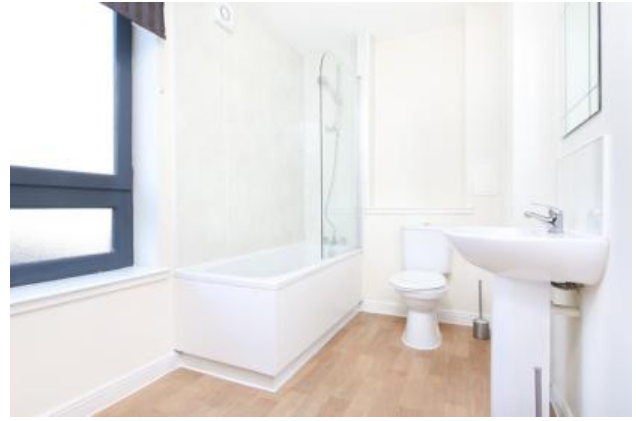

DALKEITH

Dalkeith is a popular commuter town south of Edinburgh, offering fast and easy access into the city via car, bus or train (at Eskbank station). The High Street offers a huge variety of shops, cafes and restaurants. There are Morrisons and Tesco stores with more extensive shopping at nearby Fort Kinnaird. There are a number of historic buildings in Dalkeith the most notable is Dalkeith Palace, which is set within the vast estate of Dalkeith Country Park – the former seat of the Duke of Buccleuch. The country park offers great walks, cafe, bistro and fantastic adventure playground for the kids. The town has a leisure centre with swimming pool and a number of great golf courses, including a short drive to the fabulous beaches on the East Lothian coastline and the renowned Muirfield.

Excellent transport links are easily accessible, with Edinburgh City By-pass and the A1 a short drive away, regular bus routes and a train station in nearby Eskbank.