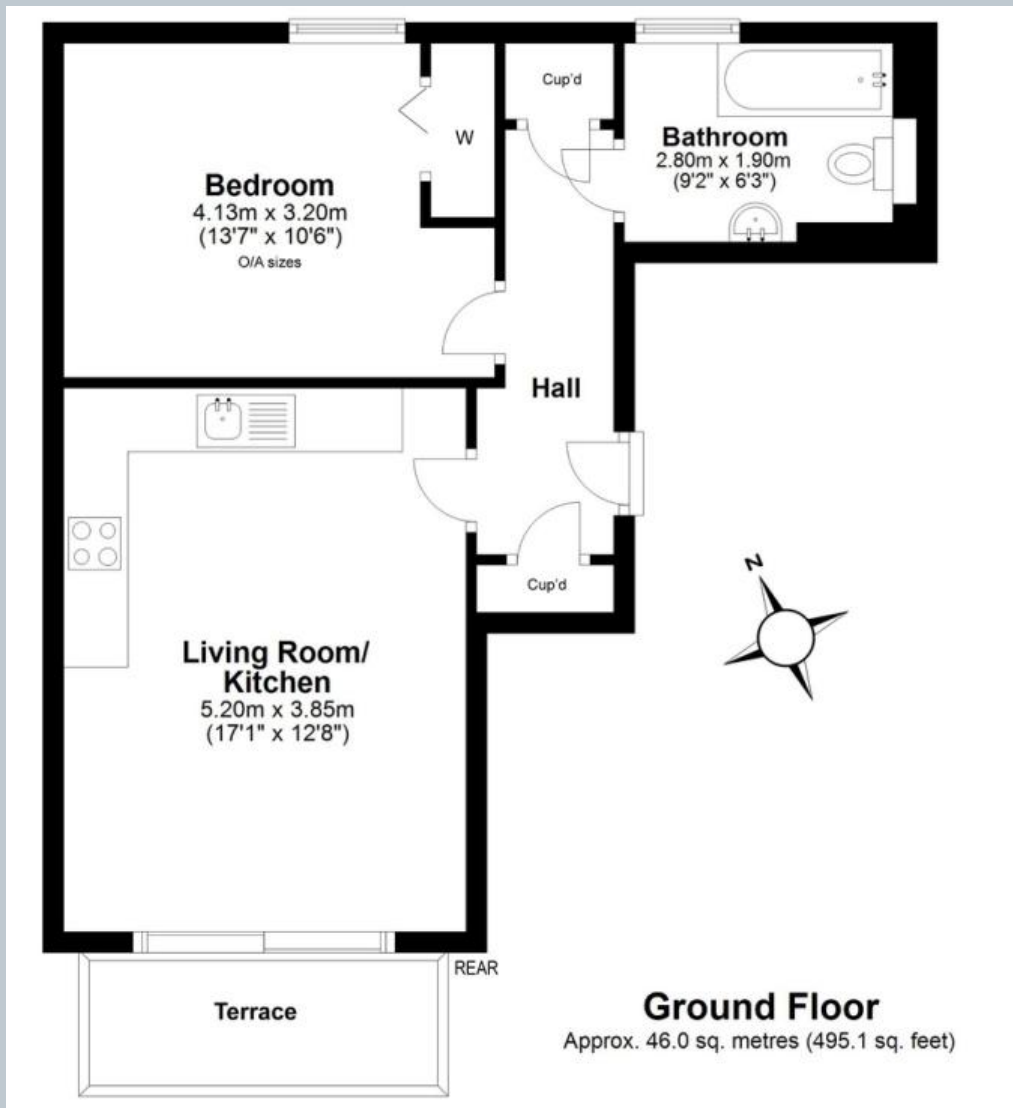

MONARCH
REAL ESTATE

PHONE: 07555 468251
EMAIL: info@monarch-realestate.co.uk
VISIT US ONLINE: www.monarch-realestate.co.uk